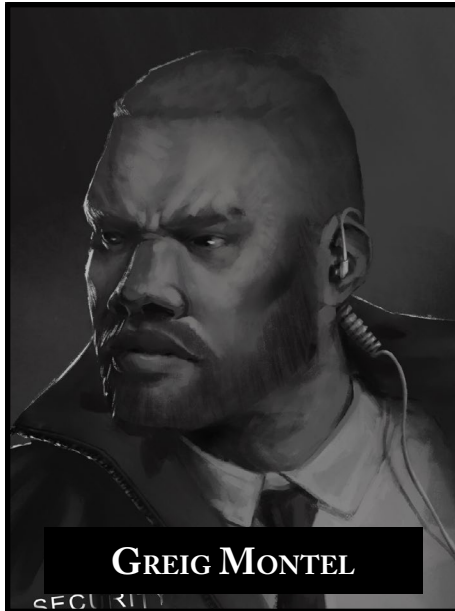

Chaosium Arcane Symbol (the Star Elder Sign) © 1983 Chaosium Inc. All rights reserved.
Call of Cthulhu, Chaosium Inc., and the Chaosium dragon are registered trademarks of Chaosium Inc.

This material is protected under the copyright laws of the United States of America. Reproduction of this work by any means without written permission of Chaosium Inc., except for the use of short excerpts for the purpose of reviews and the copying of character sheets and handouts for in-game use, is expressly prohibited.

CARL DAY

JAKE DAY

REMEMBER FLETCHER

MORGAN LANDRY

GREIG MONTEL

TANYA RIEGGER

BARBARA AND MICHAEL WATSON

DIANA CHASE