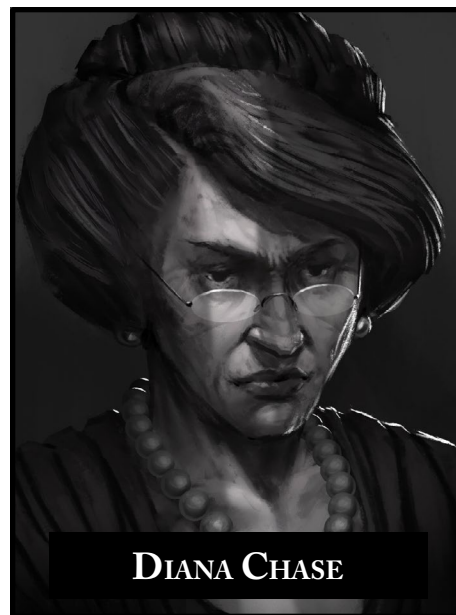

Chaosium Arcane Symbol (the Star Elder Sign) © 1983 Chaosium Inc. All rights reserved.
Call of Cthulhu, Chaosium Inc., and the Chaosium dragon are registered trademarks of Chaosium Inc.

This material is protected under the copyright laws of the United States of America. Reproduction of this work by any means without written permission of Chaosium Inc., except for the use of short excerpts for the purpose of reviews and the copying of character sheets and handouts for in-game use, is expressly prohibited.

CHARLES GLADSTONE

ERNEST CHILLINGWORTH

LORD RICHARD GLADSTONE

MARGARET CORNWALL

DANIEL RIDLEY

MICHAEL ROBBINS

RUTH JONES

CATHERINE GLADSTONE

LOUISE CROSBY

SELENA DIAZ

SEBASTIANO LOMBARDO

CARL MANN

DOUG MANN

DETECTIVE CLIVE BOOKER

BETTY GUTHRIE

GIL DONOVAN

CARL DAY

JAKE DAY

REMEMBER FLETCHER

MORGAN LANDRY

GREIG MONTEL

TANYA RIEGGER

BARBARA AND MICHAEL WATSON

DIANA CHASE