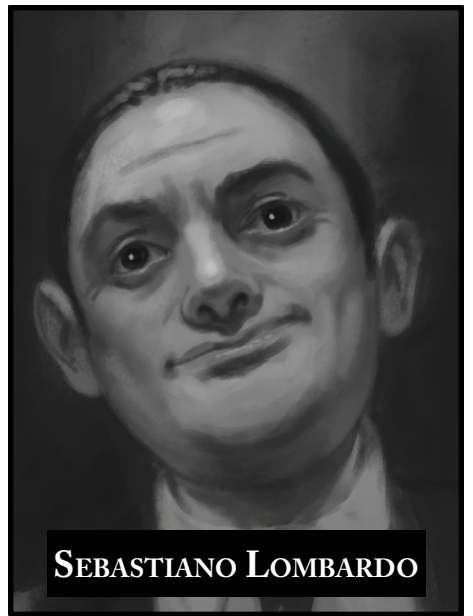

Chaosium Arcane Symbol (the Star Elder Sign) © 1983 Chaosium Inc. All rights reserved.
Call of Cthulhu, Chaosium Inc., and the Chaosium dragon are registered trademarks of Chaosium Inc.

This material is protected under the copyright laws of the United States of America. Reproduction of this work by any means without written permission of Chaosium Inc., except for the use of short excerpts for the purpose of reviews and the copying of character sheets and handouts for in-game use, is expressly prohibited.

CHARLES GLADSTONE

ERNEST CHILLINGWORTH

LORD RICHARD GLADSTONE

MARGARET CORNWALL

DANIEL RIDLEY

MICHAEL ROBBINS

RUTH JONES

CATHERINE GLADSTONE

LOUISE CROSBY

SELENA DIAZ

SEBASTIANO LOMBARDO

CARL MANN

DOUG MANN

DETECTIVE CLIVE BOOKER

BETTY GUTHRIE

GIL DONOVAN